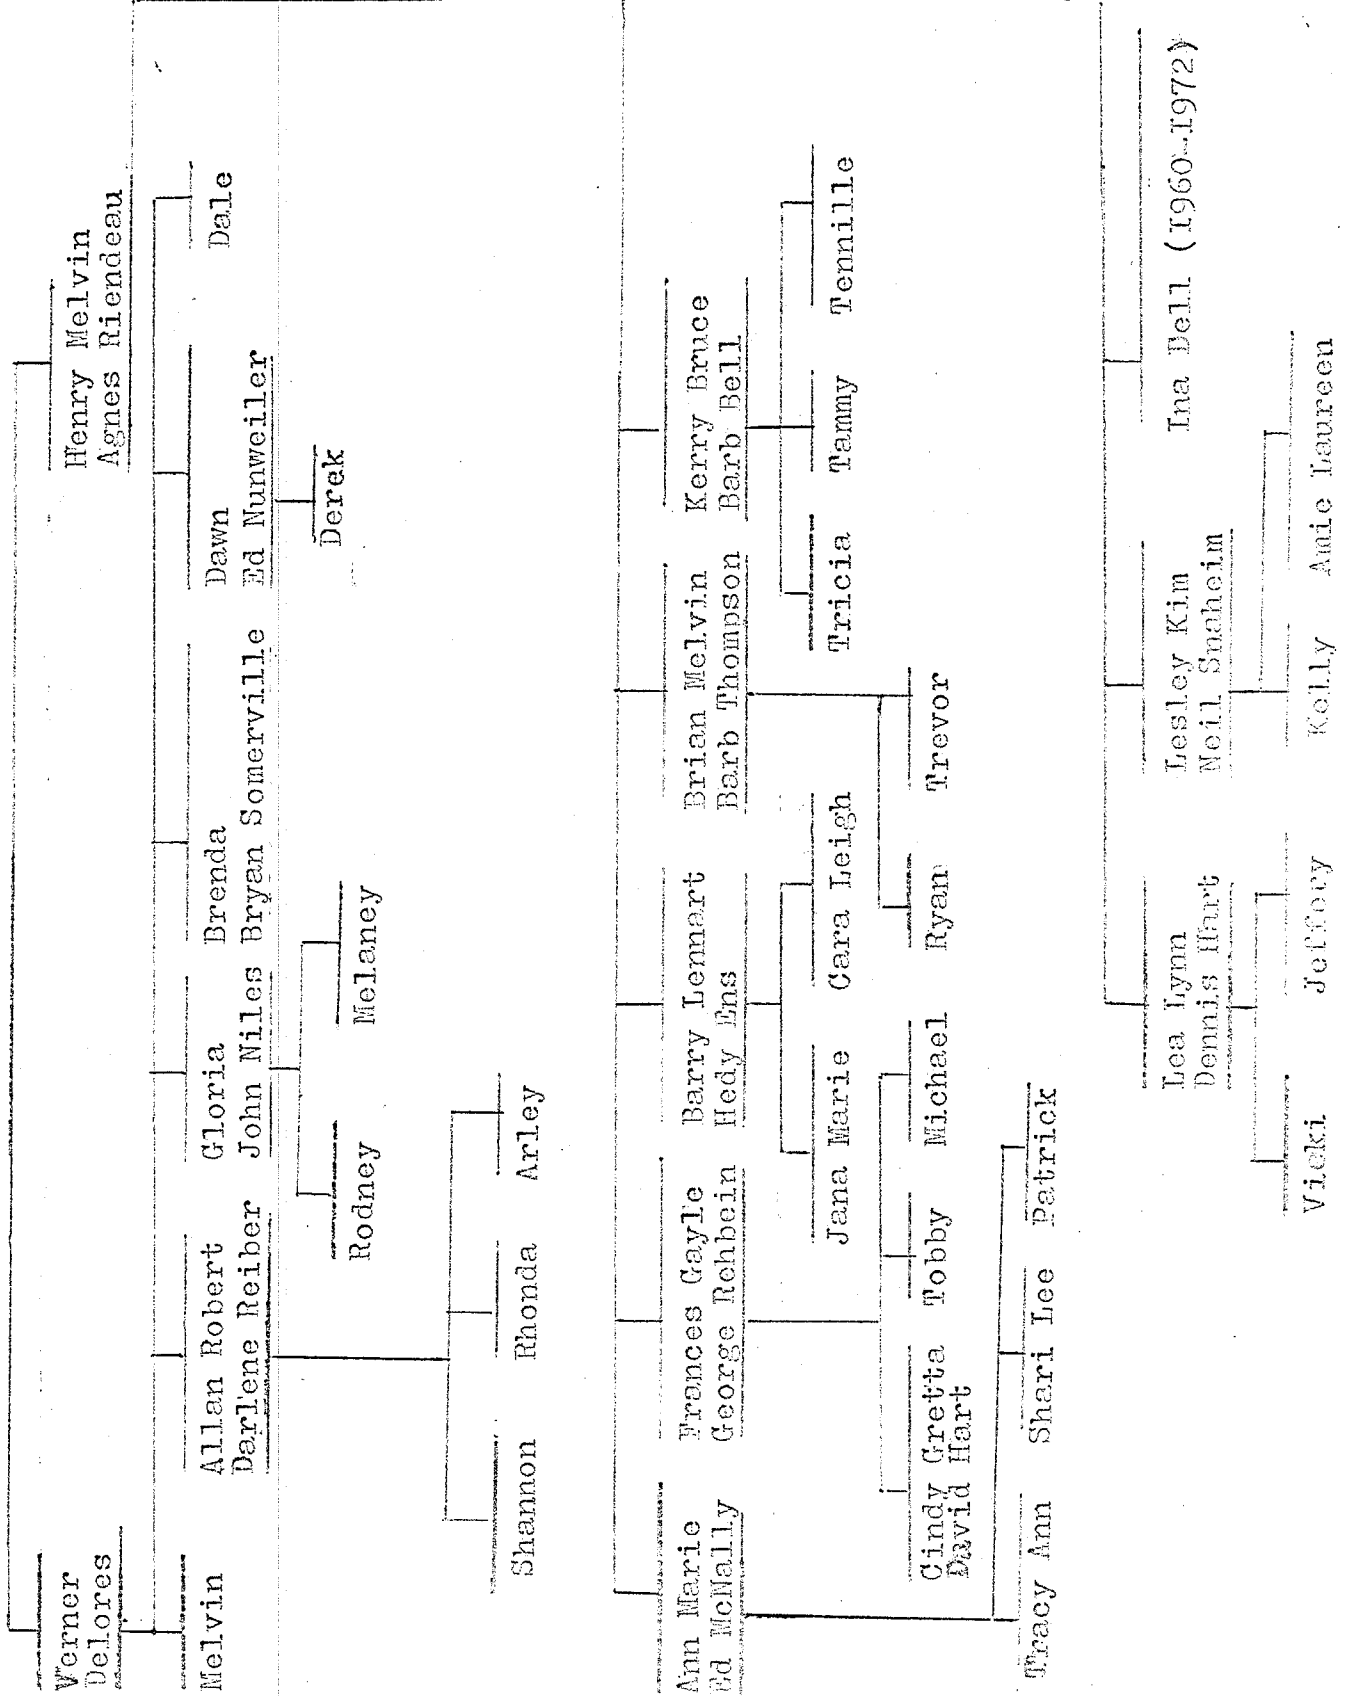

Andrew N. Olson (1874-1944)
Annie Mellin (1887-1943)